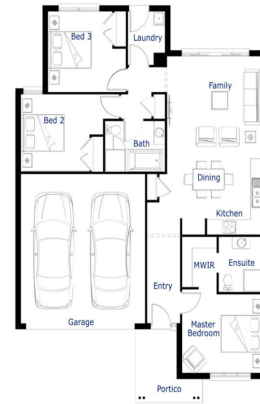

JURA 16

INCLUSION LIST:

Fixed price site costs

Guaranteed Site Start

Euro stainless steel cooktop & oven

Gas ducted heating

Estate covenants

The peak of modern living.
ALIRABERWICK.COM.AU

WHILE BEST ENDEAVOURS HAVE BEEN USED TO PROVIDE INFORMATION IN THIS PUBLICATION THAT IS TRUE AND ACCURATE, ALIRA, ITS CONSULTANTS, AGENTS AND RELATED ENTITIES ACCEPT NO RESPONSIBILITY AND DISCLAIM ALL LIABILITY IN RESPECT TO ANY ERRORS OR INACCURACIES IT MAY CONTAIN. PROSPECTIVE PURCHASERS SHOULD MAKE THEIR OWN ENQUIRIES TO VERIFY THE INFORMATION CONTAINED HEREIN.