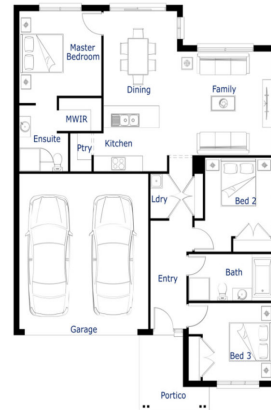

MILA 16

INCLUSION LIST:

Fixed price site costs

Guaranteed Site Start

Euro stainless steel cooktop & oven

Gas ducted heating

Estate covenants

The peak of modern living.
ALIRABERWICK.COM.AU

WHILE BEST ENDEAVOURS HAVE BEEN USED TO PROVIDE INFORMATION IN THIS PUBLICATION THAT IS TRUE AND ACCURATE, ALIRA, ITS CONSULTANTS, AGENTS AND RELATED ENTITIES ACCEPT NO RESPONSIBILITY AND DISCLAIM ALL LIABILITY IN RESPECT TO ANY ERRORS OR INACCURACIES IT MAY CONTAIN. PROSPECTIVE PURCHASERS SHOULD MAKE THEIR OWN ENQUIRIES TO VERIFY THE INFORMATION CONTAINED HEREIN.