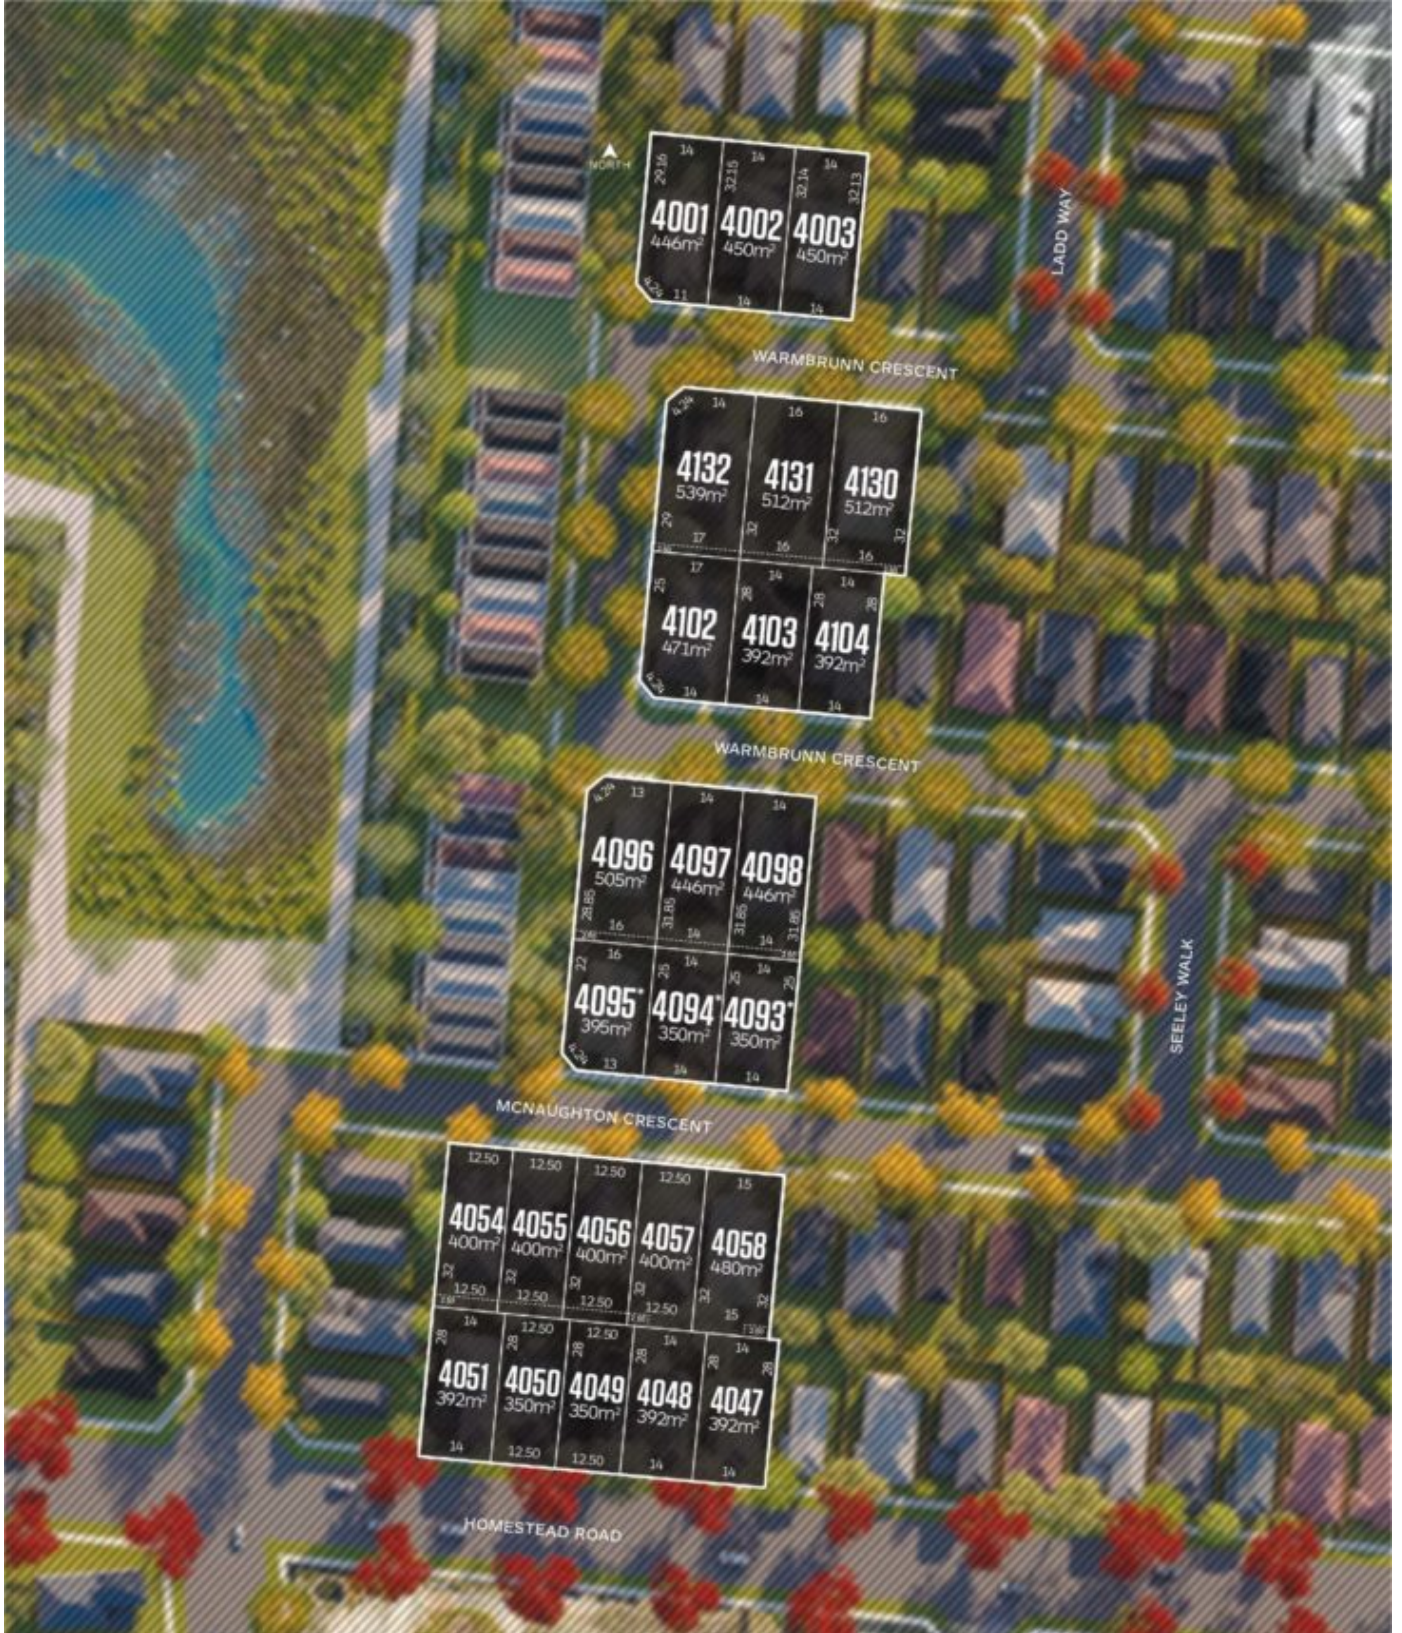

Area: 446m<sup>2</sup>

Frontage: 14m

Depth: 32.15m

TITLED

\*Mandatory Double Story

The peak of modern living.  
[ALIRABERWICK.COM.AU](http://ALIRABERWICK.COM.AU)

WHILE BEST ENDEAVOURS HAVE BEEN USED TO PROVIDE INFORMATION IN THIS PUBLICATION THAT IS TRUE AND ACCURATE, ALIRA, ITS CONSULTANTS, AGENTS AND RELATED ENTITIES ACCEPT NO RESPONSIBILITY AND DISCLAIM ALL LIABILITY IN RESPECT TO ANY ERRORS OR INACCURACIES IT MAY CONTAIN. PROSPECTIVE PURCHASERS SHOULD MAKE THEIR OWN ENQUIRIES TO VERIFY THE INFORMATION CONTAINED HEREIN.